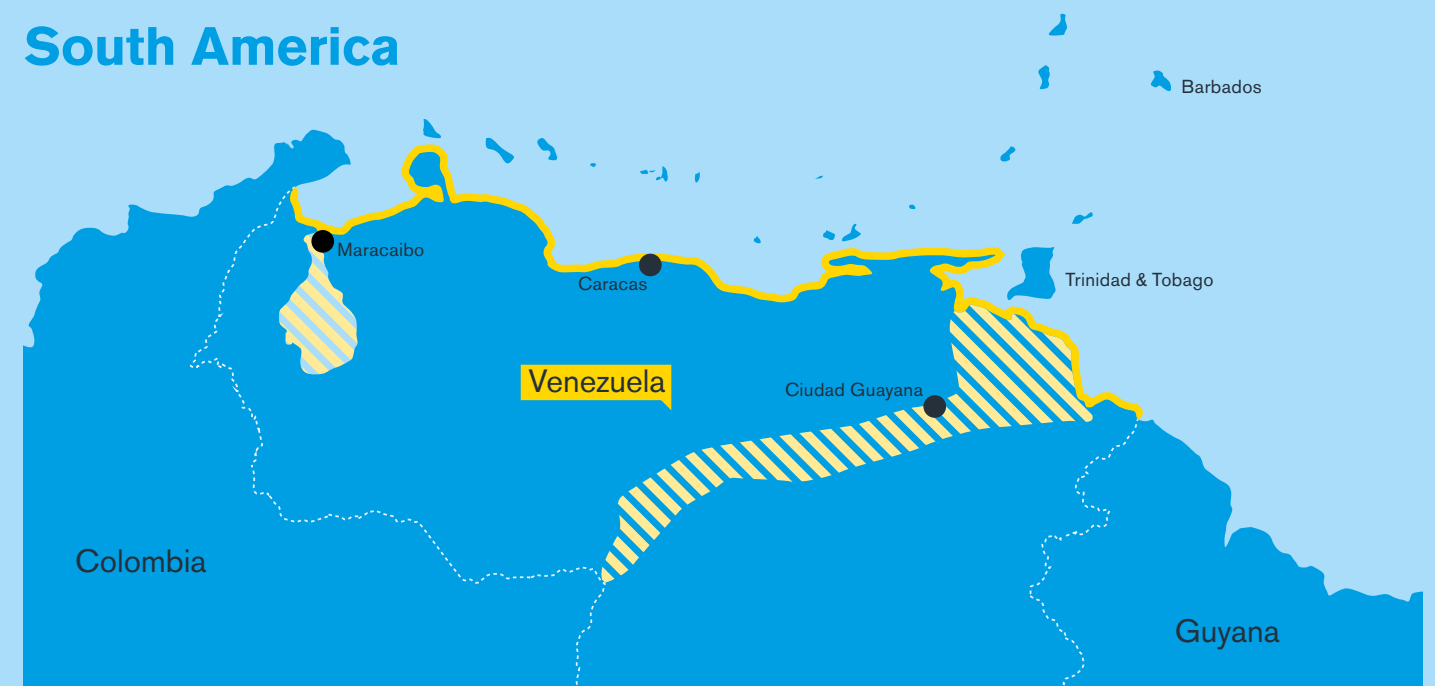

AP AREA MAP

Hellenic War Risks Additional Premium Areas as at 1 October 2014

Africa & The Middle East

Africa:
Benin, Eritrea (South of 15° N), Gulf of Guinea, Libya, Nigeria, Somalia and Togo
Gulf of Aden / Indian Ocean

Middle East:
Iran, Iraq, Israel, Lebanon, Saudi Arabia, Syria and Yemen

South East Asia

Indonesia:
Jakarta, the North East Coast of Borneo, between and including Kudat and Tarakan

Philippines:
Sulu Archipelago including Jolo

South America

Venezuela, including Lake Maracaibo, the Orinoco River and offshore terminals

For further information on what Hellenic War Risks has to offer please contact:

Claire Cavanagh

Director

Tel: **+44 (0)1624 645213**